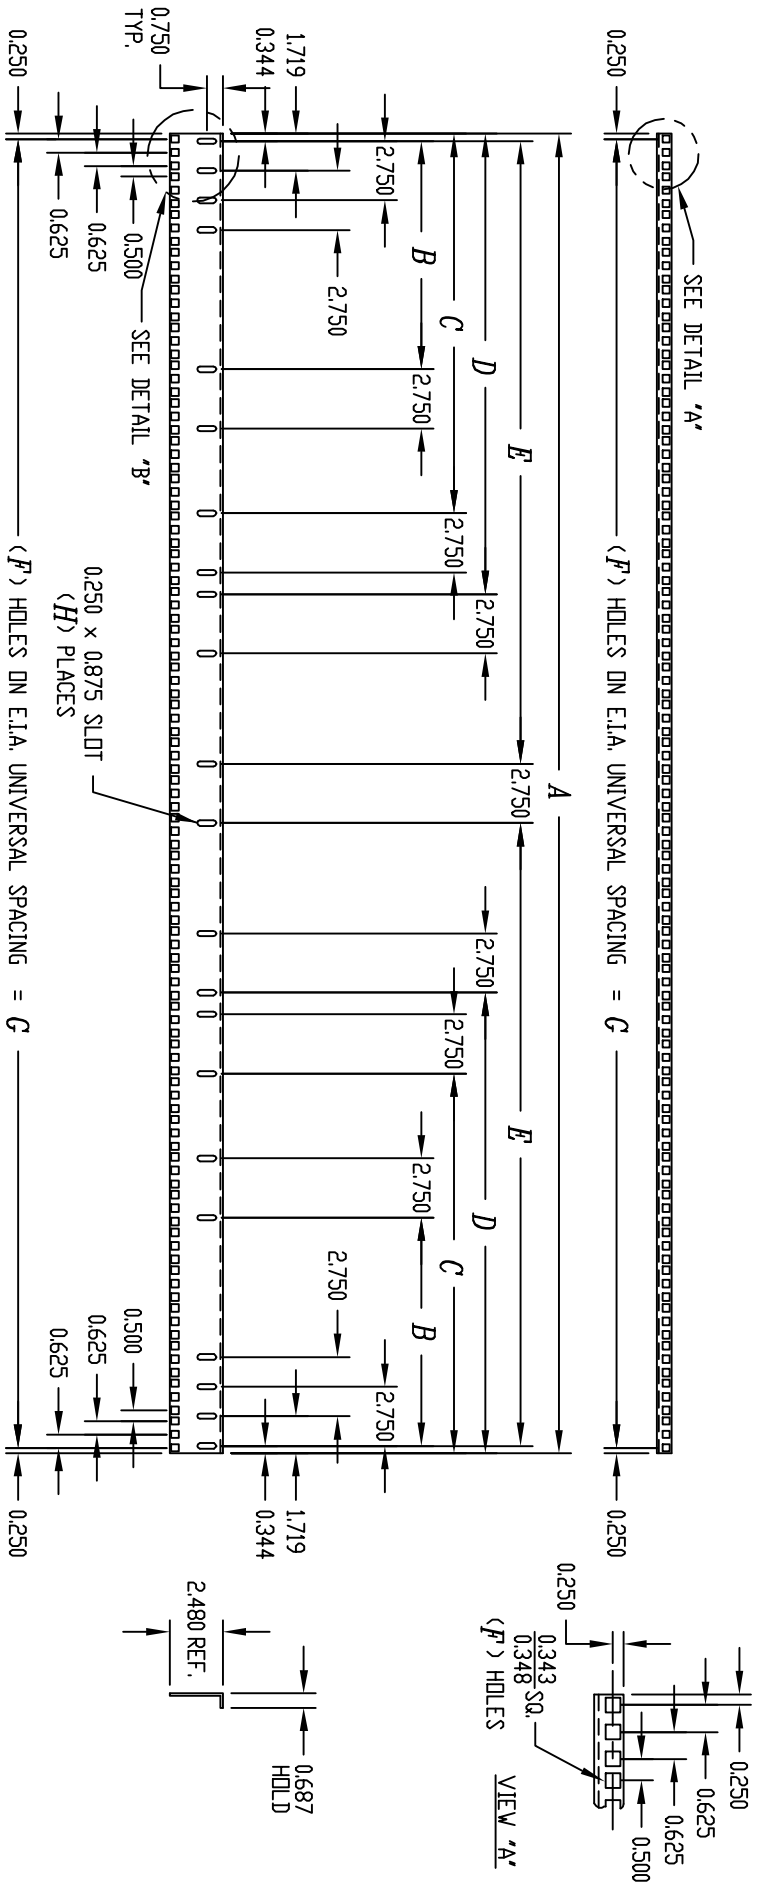

PART NAME PANEL MOUNTING RAIL (METRIC)

PART No.

PMR-9483 & PMR-9484

CATALOG No.	A	B	C	D	E	F	G	H
PMR-9483	70.000	15.281	-----	-----	33.281	120	69.500	14
PMR-9484	78.750	13.375	25.125	29.563	37.656	135	78.250	22

MATERIAL: 12 GA. STEEL  
FINISH: SMOOTH BLACK